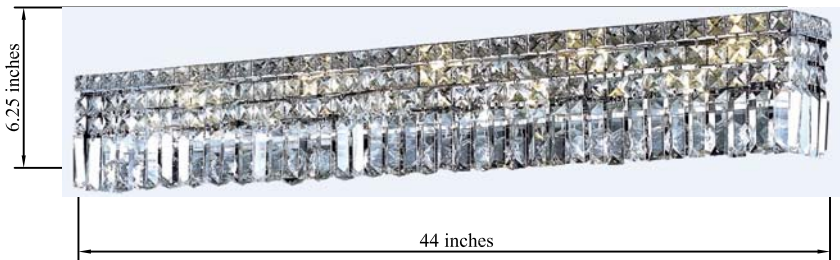

PRODUCT SPECIFICATION SHEET

MAXIME COLLECTION

Maxime 10-Light Chrome Wall Sconce Clear Crystal

Chrome
Item No: V2032W44C

Black
Item No: V2032W44BK

Dimensions

Back plate size(in)	L41"*W4"*H1"
Chain/Rod Length	N/A
Width	44"
Extension	4.5"
Height	6.25"
Maximum Height	N/A

Specifications

Finish	2 Finishes
Material	Iron / Crystal
Crystal/Glass Color	Clear
Type	Wall Sconce
Hanging Device	N/A
Voltage	110-125V
Dimmable	YES
Warranty	1 Year Limited
Shipment Type	Small Parcel

Bulb / Socket

Socket Type	E12
Number of Lights	10
Wattage/Bulb	40W
Included	No

Installation

Indoor/Outdoor	Indoor
Dry/Wet/Damp	Dry
Weight	31 LBS
Wire Length	20"
Safety Rating	UL Listed

Available Finishes

The Collection is composed of Chandeliers,
Table Lamps, Floor lamps, Pendants,
Wall Sconces and Flush Mounts